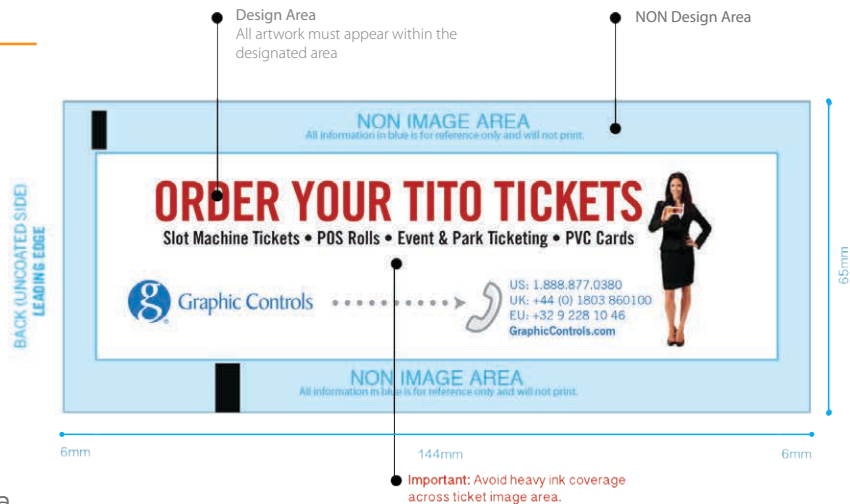

TITO Slot Machine Ticket

Artwork Design Template

Thermal Side

Non Thermal Side

Standard TITO Design Area
Environments that do not use
Cummins bill sorter

Cummins TITO Design Area

Environments that use Cummins
bill sorters