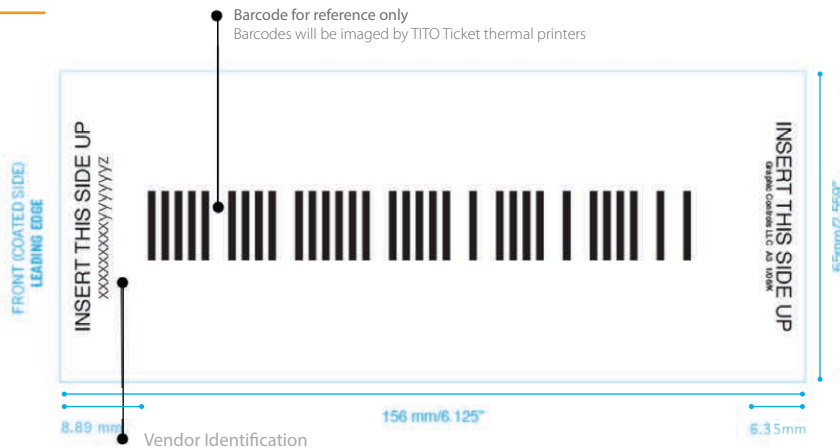

TITO Slot Machine Ticket

Artwork Design Template

Thermal Side

Non Thermal Side

Standard TITO Design Area
Environments that do not use
Cummins bill sorter

Cummins TITO Design Area

Environments that use Cummins
bill sorters